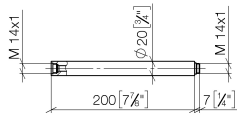

Extension for shower with fixed riser 200 mm - Platinum

IMO

12 120 970

	Platinum	12 120 970-08
	Brushed Light Gold	12 120 970-27

Fits: IMO, LULU, MADISON, MEM, TARA,
CL.1, LISSÉ, VAIA, META, CYO

Extension for shower with fixed riser 200 mm - Platinum

IMO

12 120 970

12 120 970

mm [inches]

12 120 970

Parts for other
finishes can be found
here: [Brushed Light
Gold](#)

Spare parts list

No.	Item Number	Name	Quantity used	Delivery time
1	90 14 10 011 00 90	seal	1	2
2	09 24 04 180-08	extension	1	60