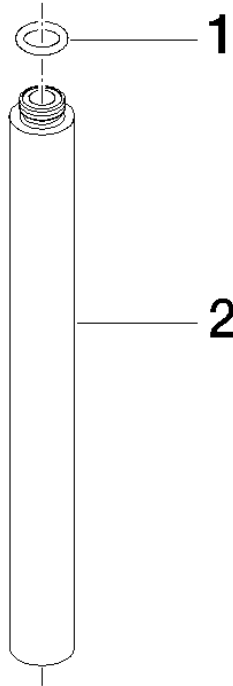

Extension for shower with fixed riser 200 mm - Platinum

IMO

12 120 970

	Platinum	12 120 970-08
	Brushed Light Gold	12 120 970-27

Fits: IMO, LULU, MADISON, MEM, TARA,
CL.1, LISSÉ, VAIA, META, CYO

Extension for shower with fixed riser 200 mm - Platinum

IMO

12 120 970

12 120 970

mm [inches]

12 120 970

Parts for other
finishes can be found
here: [Brushed Light
Gold](#)

Spare parts list

No.	Item Number	Name	Quantity used	Delivery time
1	90 14 10 011 00 90	seal	1	2
2	09 24 04 180-08	extension	1	60